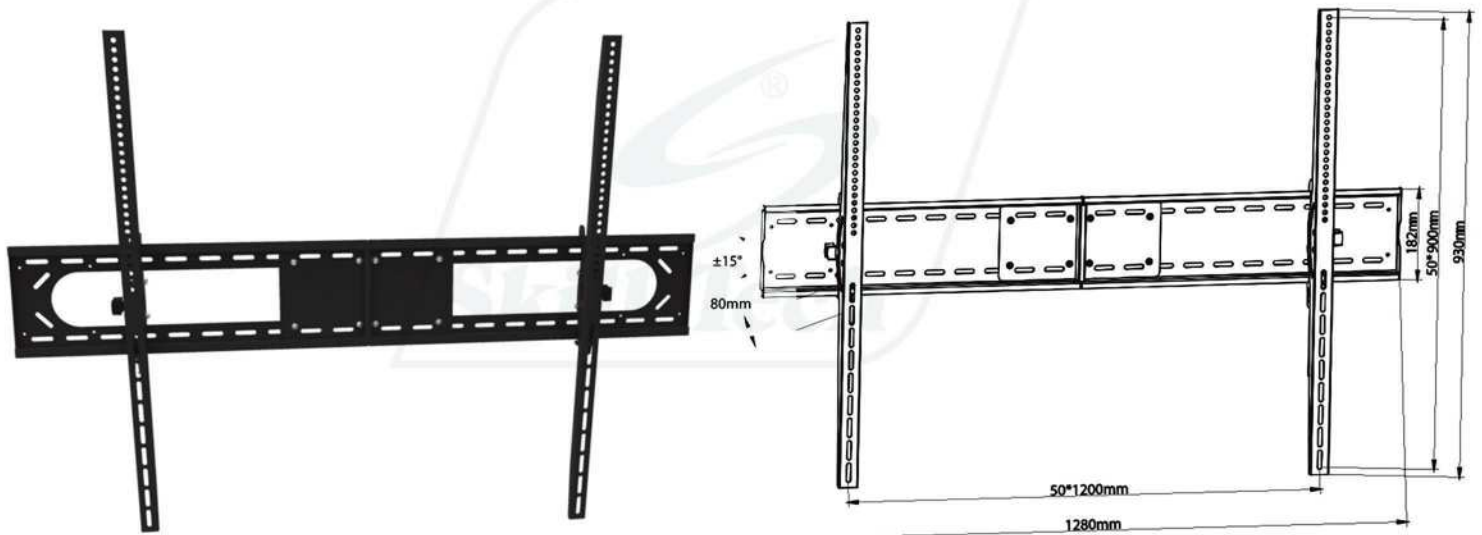

SH 129T

Tilt Tv Wall Mount

Fits most 55"~120"

**Tilt your screen
for better view**

Weight Capacity
140 Kgs

Screen Size
55"-120"

VESA Compatible
1200x900

Profile
75mm

Tilt Range
+15-(-15)

Material built
Steel

Tel: +971 42347770
Email : sales@skilltechonline.com
Web : www.skilltechonline.com